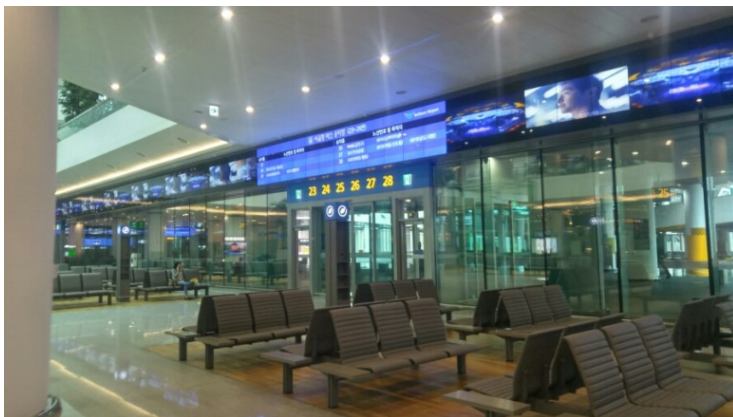

<http://blog.naver.com/PostView.nhn?blogId=bachkr&logNo=221277964391>

4) Get off when the bus arrives at Gimpo Airport in about 50 minutes.