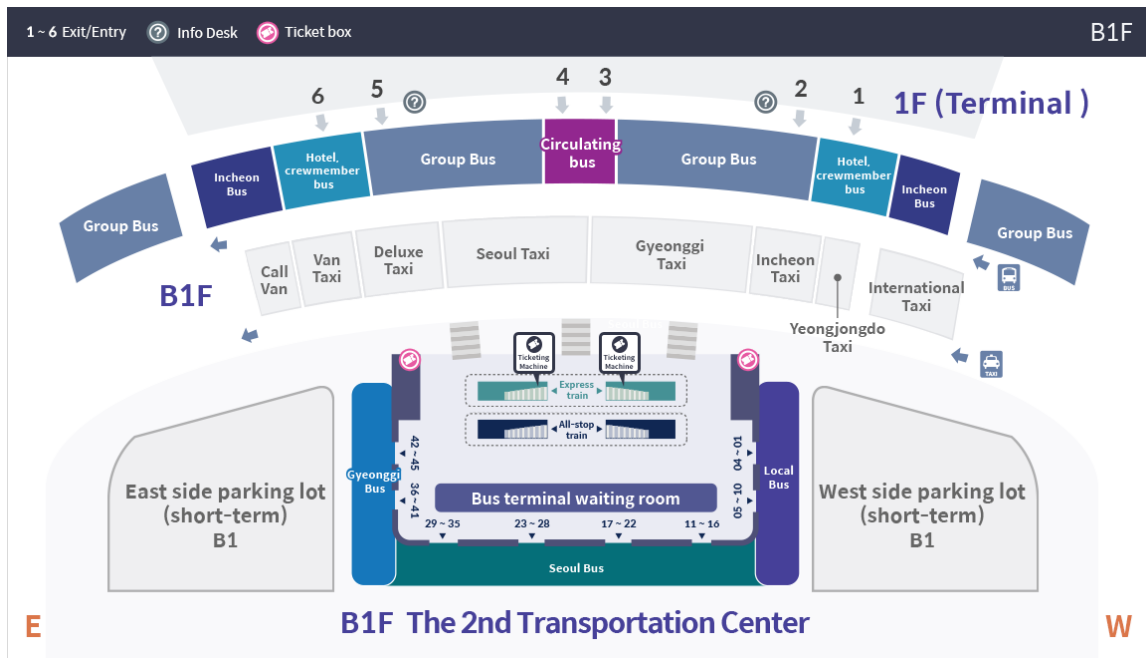

2. Airport Railroad

■ From Incheon int'l Airport Terminal 1 to Gimpo Airport by Railroad

1). From the arrival hall of the terminal 1, follow the signs for the Transportation Center located on the first basement level.

2) There is an escalator that goes down to the first basement level. You go the direction of the all stop train from the airport railway station.

3) You can take the all stop train to Gimpo Airport Station in about 37 minutes.

■ From Incheon int'l Airport Terminal 2 to Gimpo Airport by Railroad

1). From the arrival hall of the terminal 1, follow the signs for the 2nd Transportation Center located on the first basement level. There is an escalator that goes down to the first basement level.

2) You go the direction of the all stop train from the airport railway station in the 2ND Transportation Center.

3) You can take the all stop train to Gimpo Aiport Station.