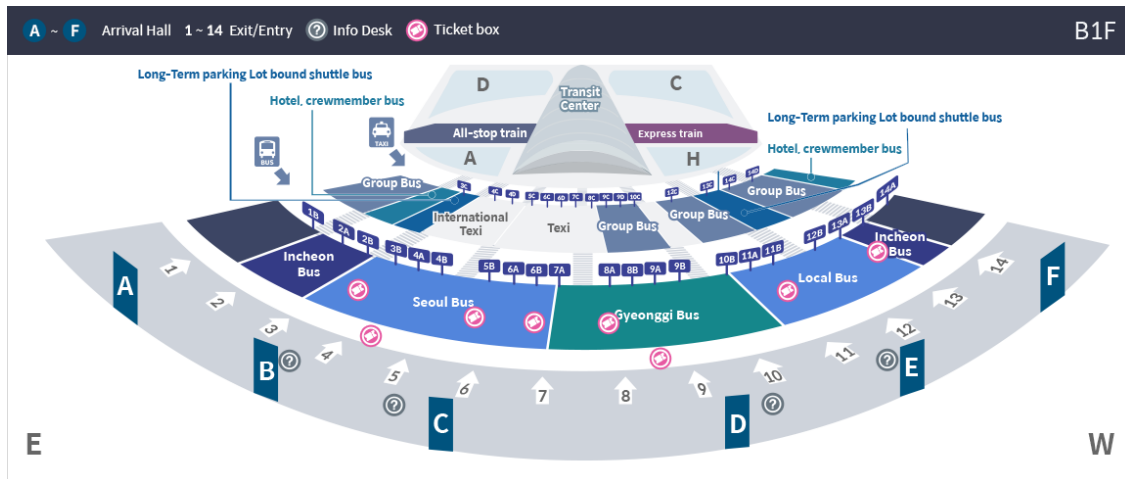

3) At this time, You can get on bus 6003 at No.24 stop, and on bus 6008 and 6014 at No.25 stop to Gimpo Airport.

<http://blog.naver.com/PostView.nhn?blogId=bachkr&logNo=221277964391>

4) Get off when the bus arrives at Gimpo Airport in about 50 minutes.

2. Airport Railroad

■ From Incheon int'l Airport Terminal 1 to Gimpo Airport by Railroad

1). From the arrival hall of the terminal 1, follow the signs for the Transportation Center located on the first basement level.

2) There is an escalator that goes down to the first basement level. You go the direction of the all stop train from the airport railway station.

3) You can take the all stop train to Gimpo Airport Station in about 37 minutes.

■ From Incheon int'l Airport Terminal 2 to Gimpo Airport by Railroad

1). From the arrival hall of the terminal 1, follow the signs for the 2nd Transportation Center located on the first basement level. There is an escalator that goes down to the first basement level.